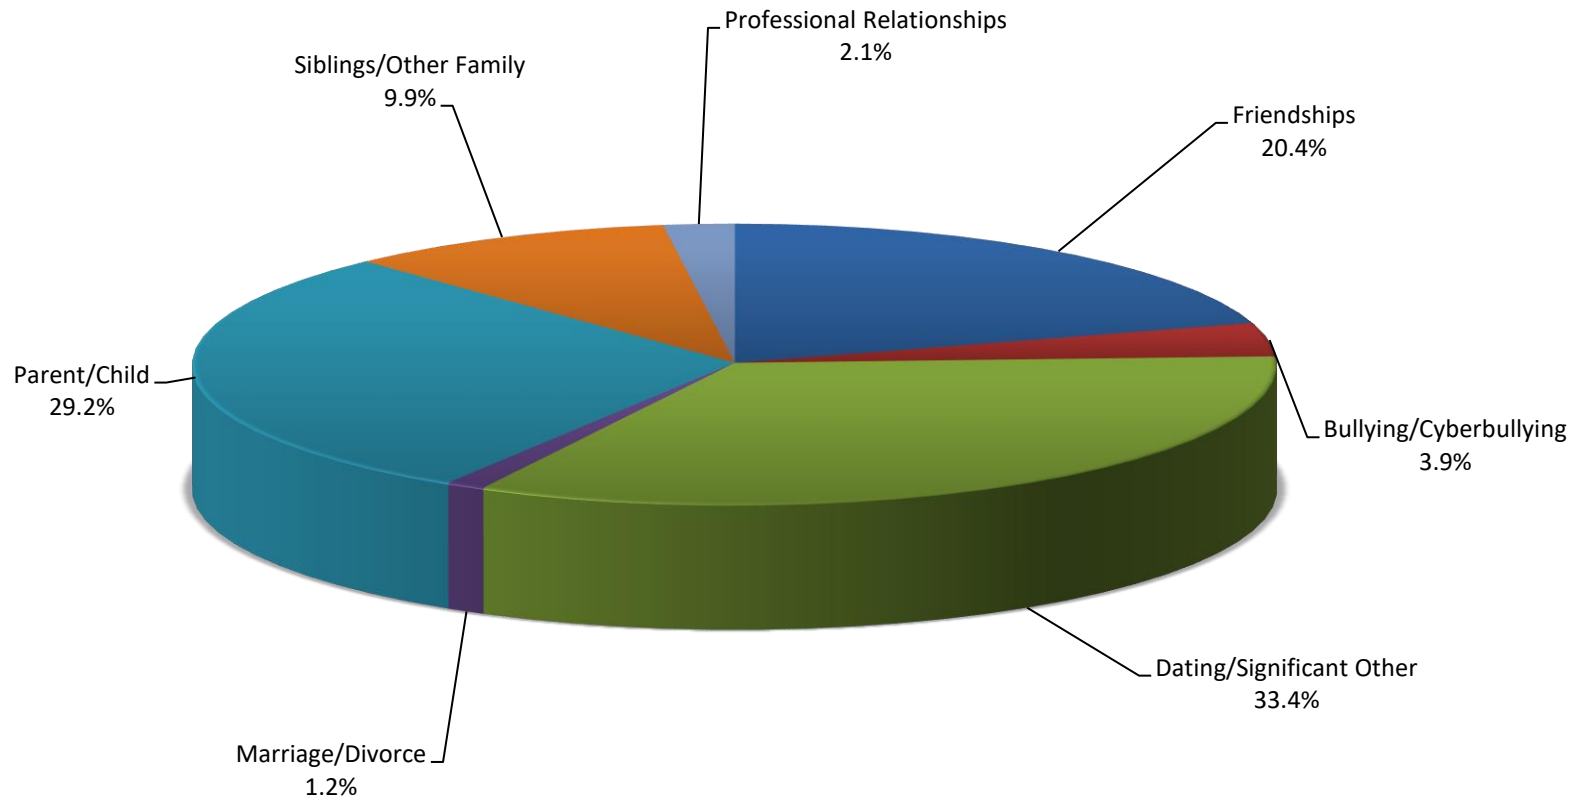

2020 Youth Contacts by Presenting Problem Consumers 23 & Under

47,286 Youth contacts with a Presenting Problem identified, not including General Information.

2020 Youth Mental Health Issues Consumers 23 & Under

19,615 Youth contacts with a Presenting Problem of Mental Health Issues.

2020 Youth Relationship Issues Consumers 23 & Under

9,665 Youth contacts with a Presenting Problem of Relationship Issues.