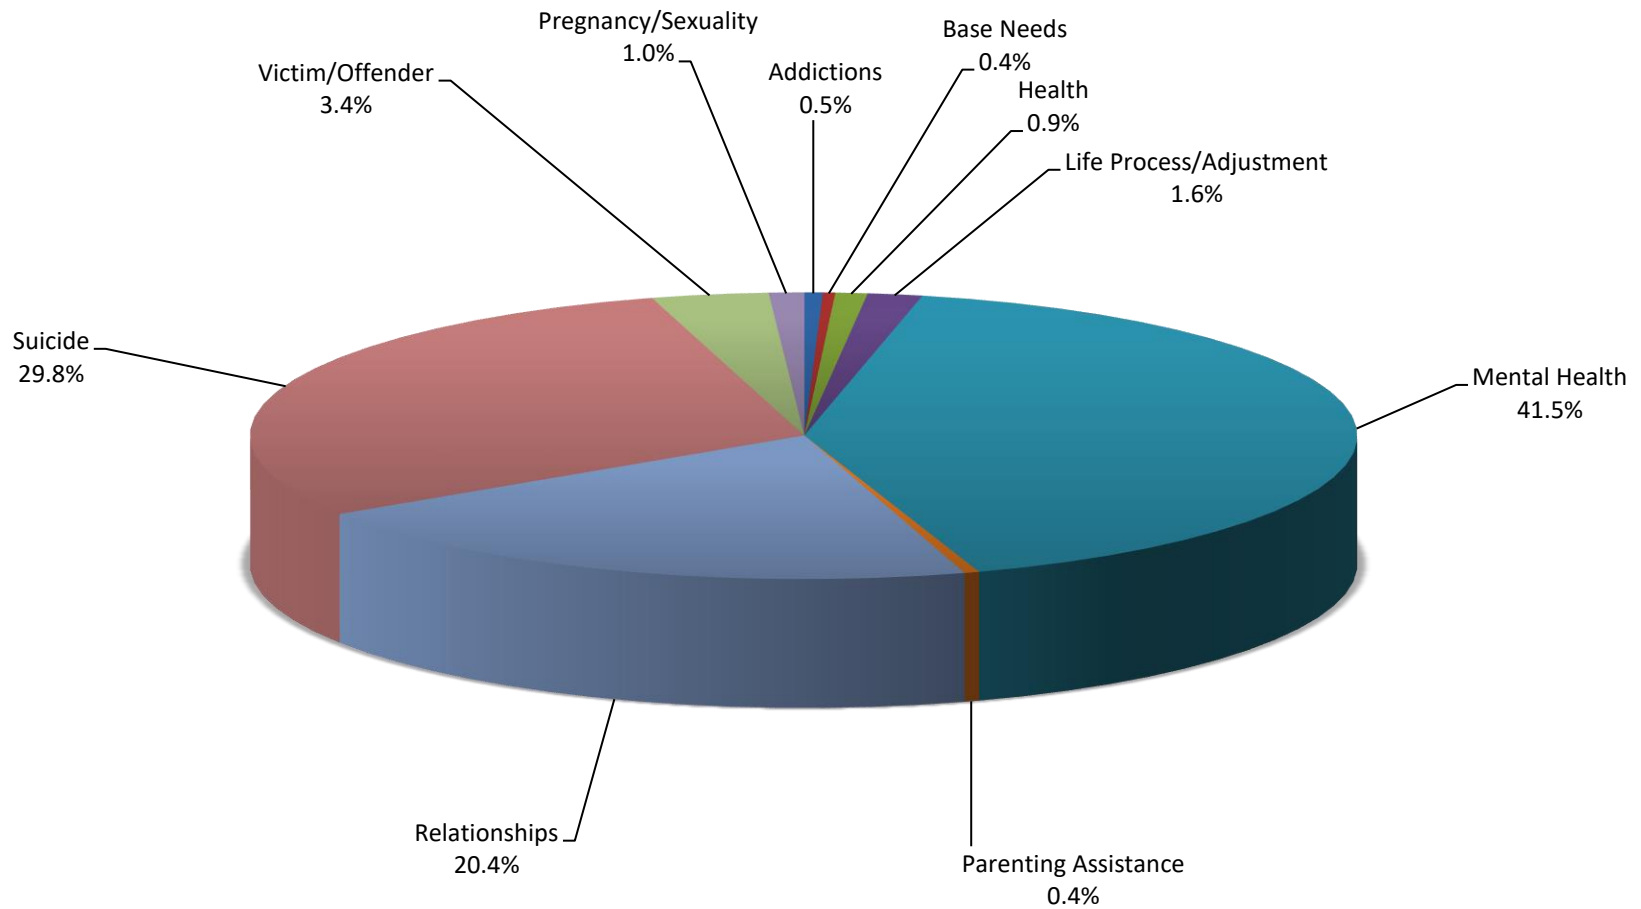

2020 Youth Contacts by Presenting Problem Consumers 23 & Under

47,286 Youth contacts with a Presenting Problem identified, not including General Information.

2020 Youth Mental Health Issues Consumers 23 & Under

19,615 Youth contacts with a Presenting Problem of Mental Health Issues.

2020 Youth Relationship Issues Consumers 23 & Under

9,665 Youth contacts with a Presenting Problem of Relationship Issues.