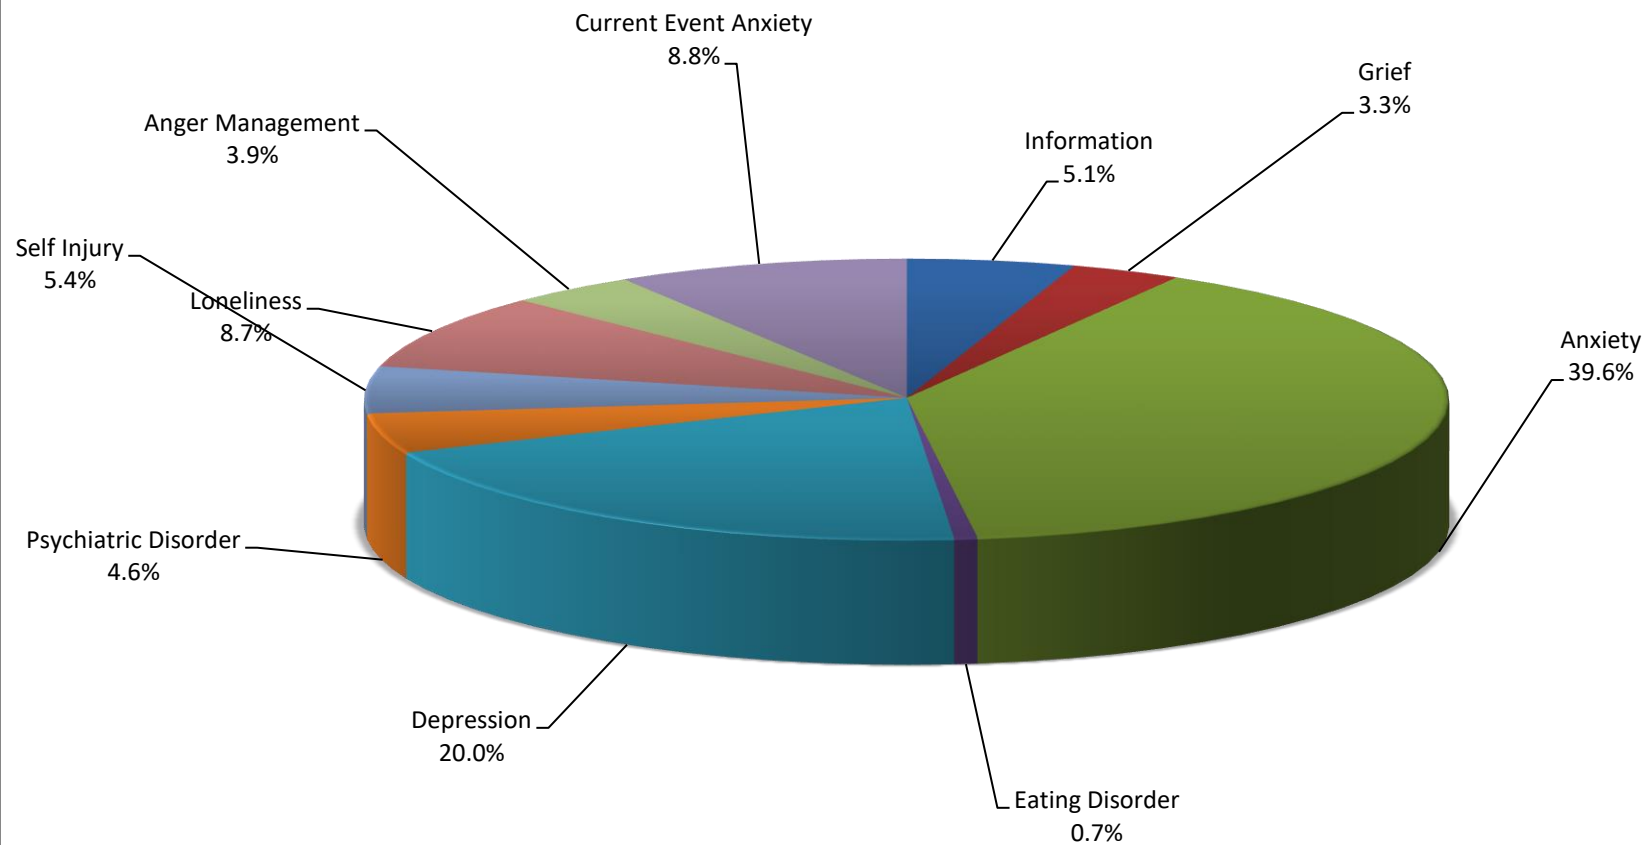

2020 Youth Contacts by Presenting Problem Consumers 23 & Under

47,286 Youth contacts with a Presenting Problem identified, not including General Information.

2020 Youth Mental Health Issues Consumers 23 & Under

19,615 Youth contacts with a Presenting Problem of Mental Health Issues.

2020 Youth Relationship Issues Consumers 23 & Under

9,665 Youth contacts with a Presenting Problem of Relationship Issues.