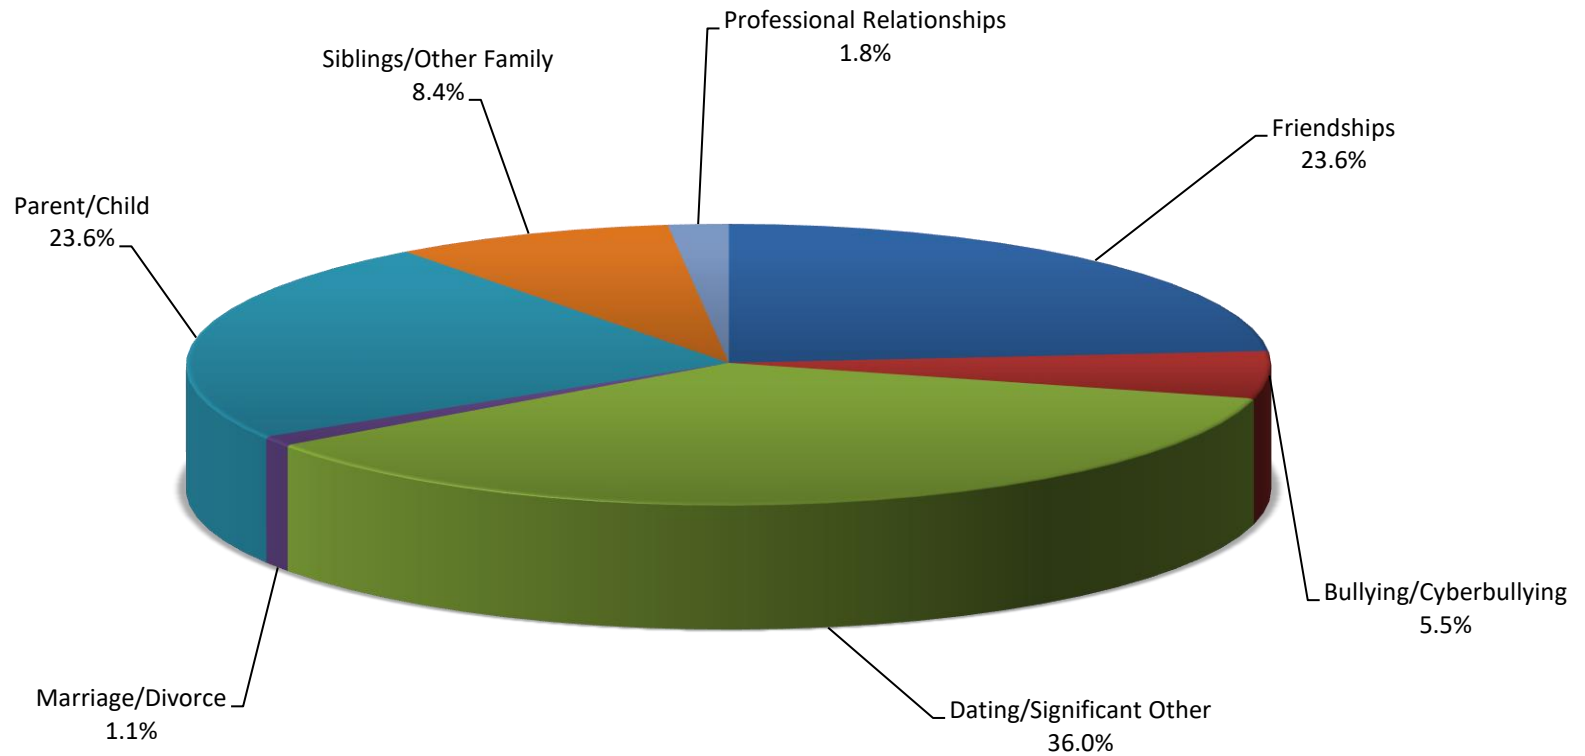

## 2019 Youth Contacts by Presenting Problem Consumers 23 & Under

48,179 Youth contacts with a Presenting Problem identified.

## 2019 Youth Mental Health Issues Consumers 23 & Under

17,980 Youth contacts with a Presenting Problem of Mental Health Issues.

## 2019 Youth Relationship Issues Consumers 23 & Under

10,129 Youth contacts with a Presenting Problem of Relationship Issues.