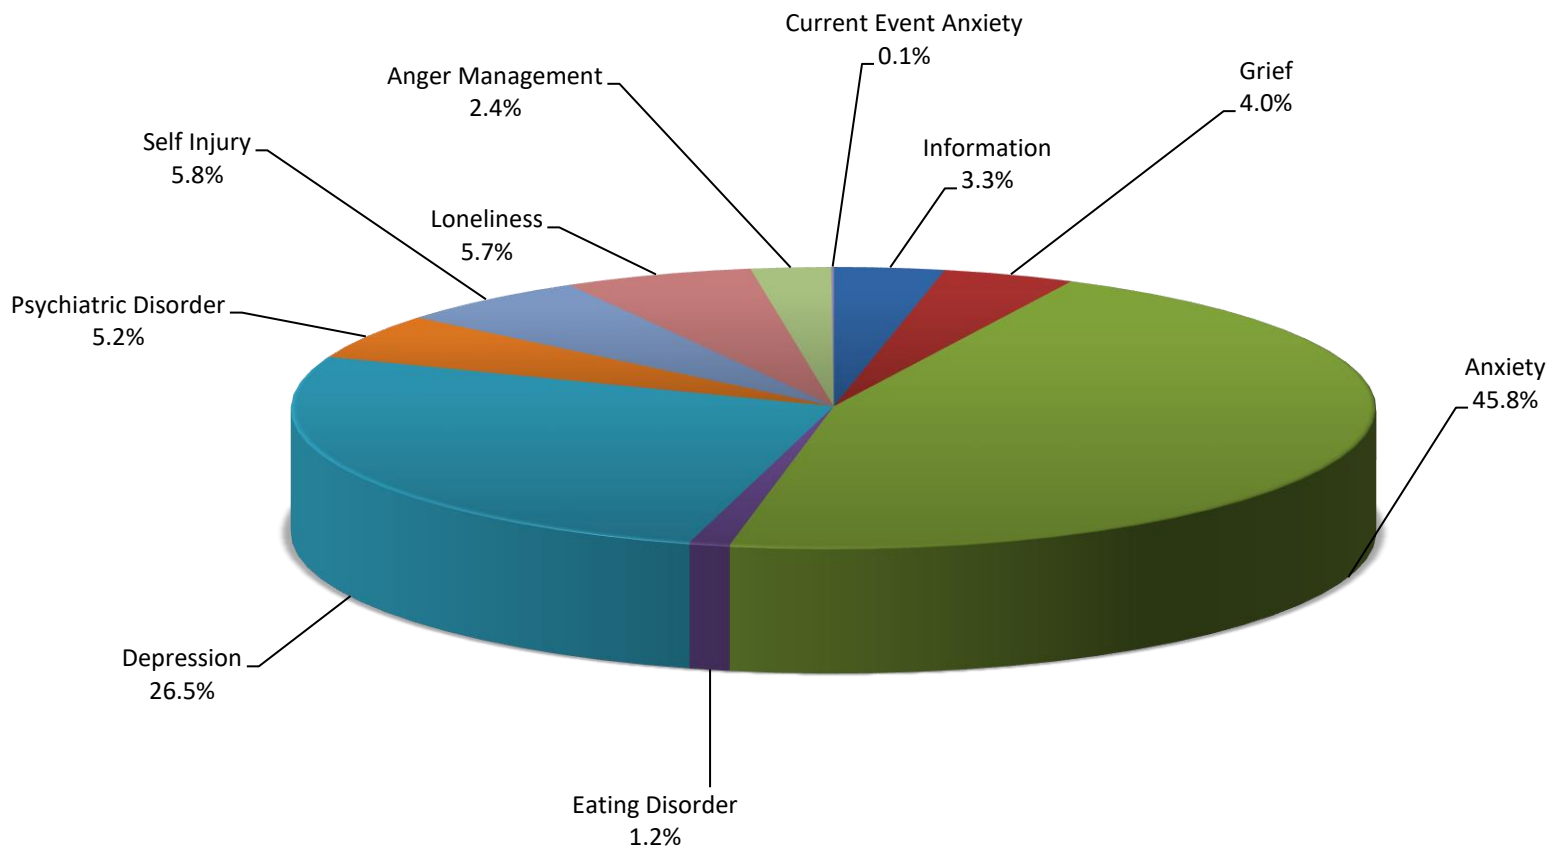

## 2019 Youth Contacts by Presenting Problem Consumers 23 & Under

48,179 Youth contacts with a Presenting Problem identified.

## 2019 Youth Mental Health Issues Consumers 23 & Under

17,980 Youth contacts with a Presenting Problem of Mental Health Issues.

## 2019 Youth Relationship Issues Consumers 23 & Under

10,129 Youth contacts with a Presenting Problem of Relationship Issues.