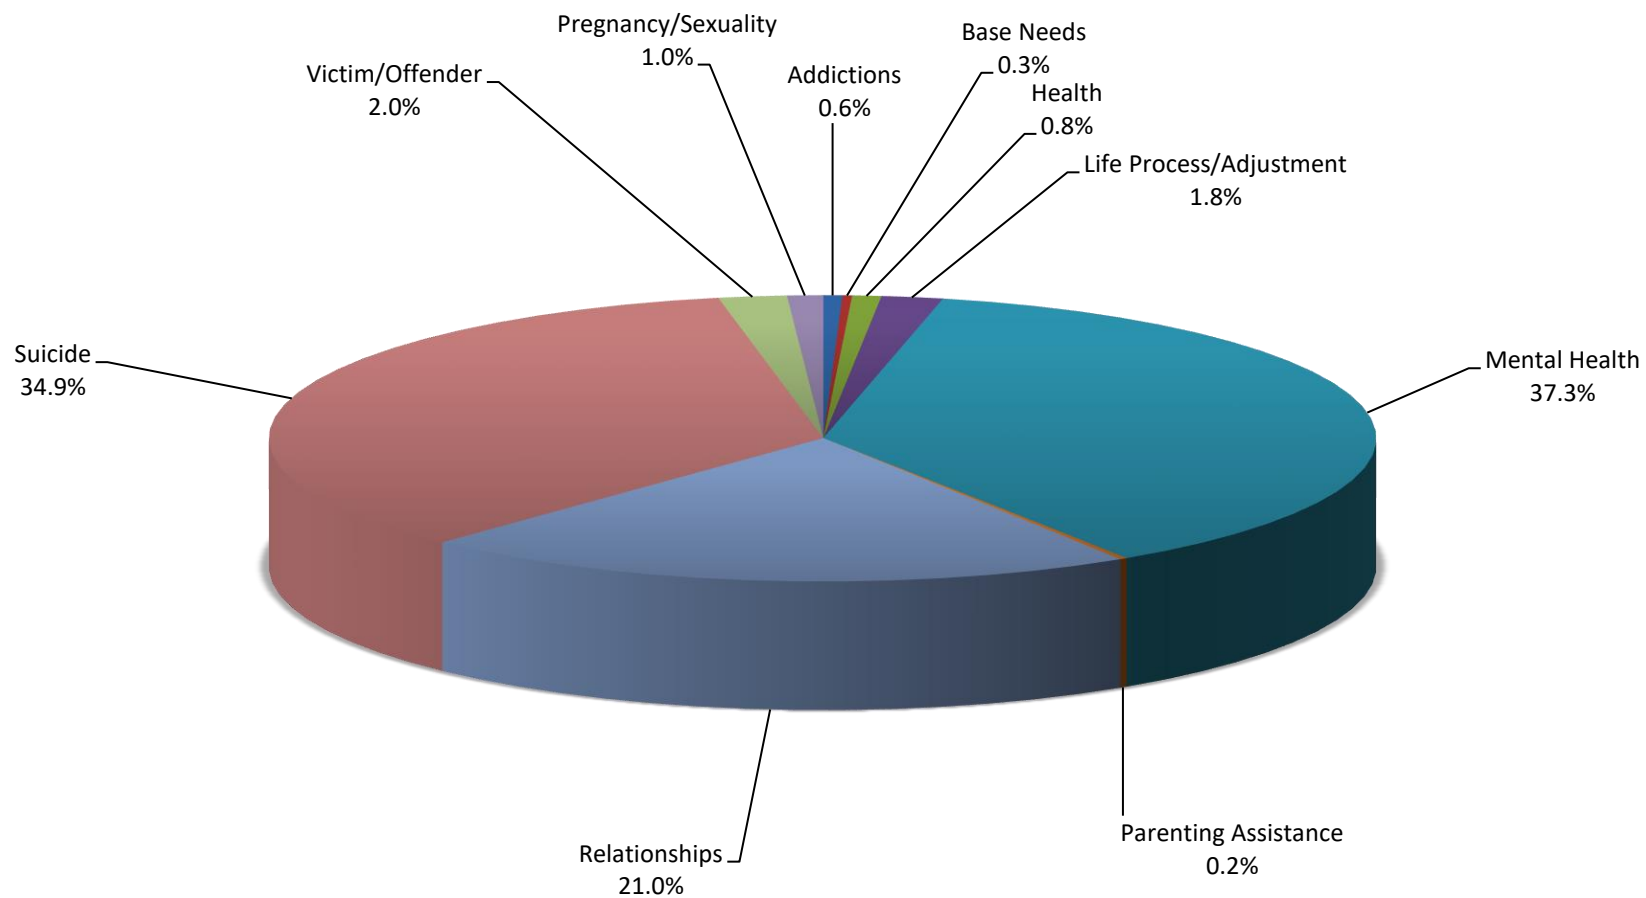

## 2019 Youth Contacts by Presenting Problem Consumers 23 & Under

48,179 Youth contacts with a Presenting Problem identified.

## 2019 Youth Mental Health Issues Consumers 23 & Under

17,980 Youth contacts with a Presenting Problem of Mental Health Issues.

## 2019 Youth Relationship Issues Consumers 23 & Under

10,129 Youth contacts with a Presenting Problem of Relationship Issues.