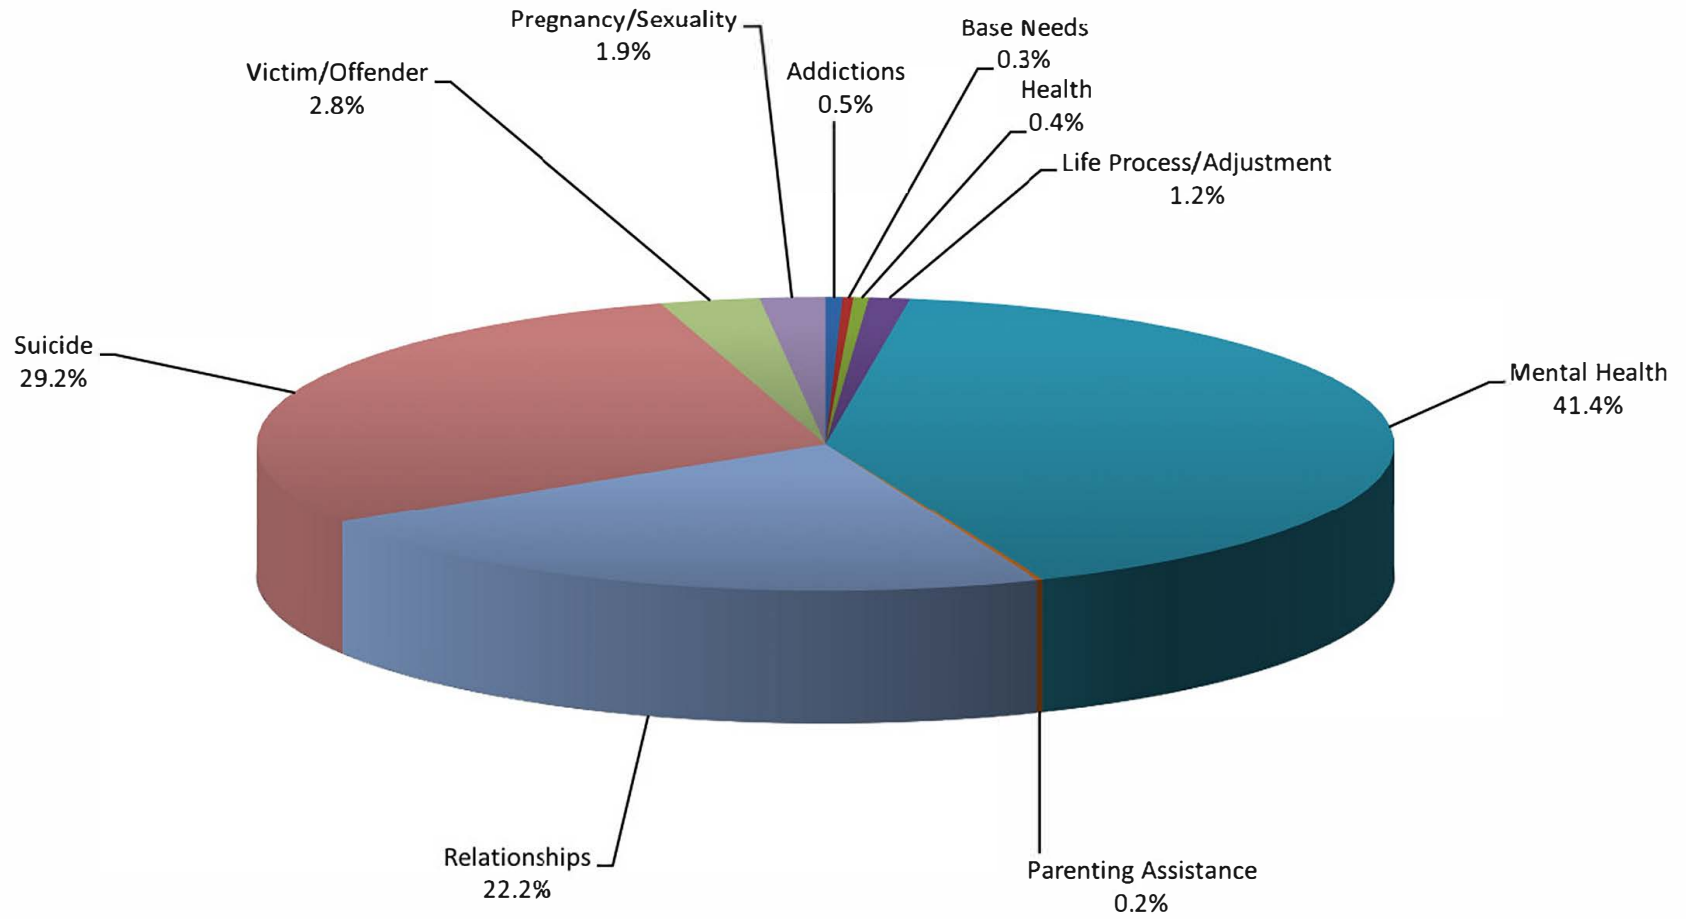

2015 Youth Contacts by Presenting Problem
Consumers 18 & Under

33,068 Youth contacts with the a presenting problem identified.

2015 Youth Mental Health Issues Consumers 18 & Under

13,685 Youth contacts with a presenting problem of Mental Health Issues.

2015 Youth Relationship Issues
Consumers 18 & Under

7,338 Youth contacts with a presenting problem of Relationship Issues.