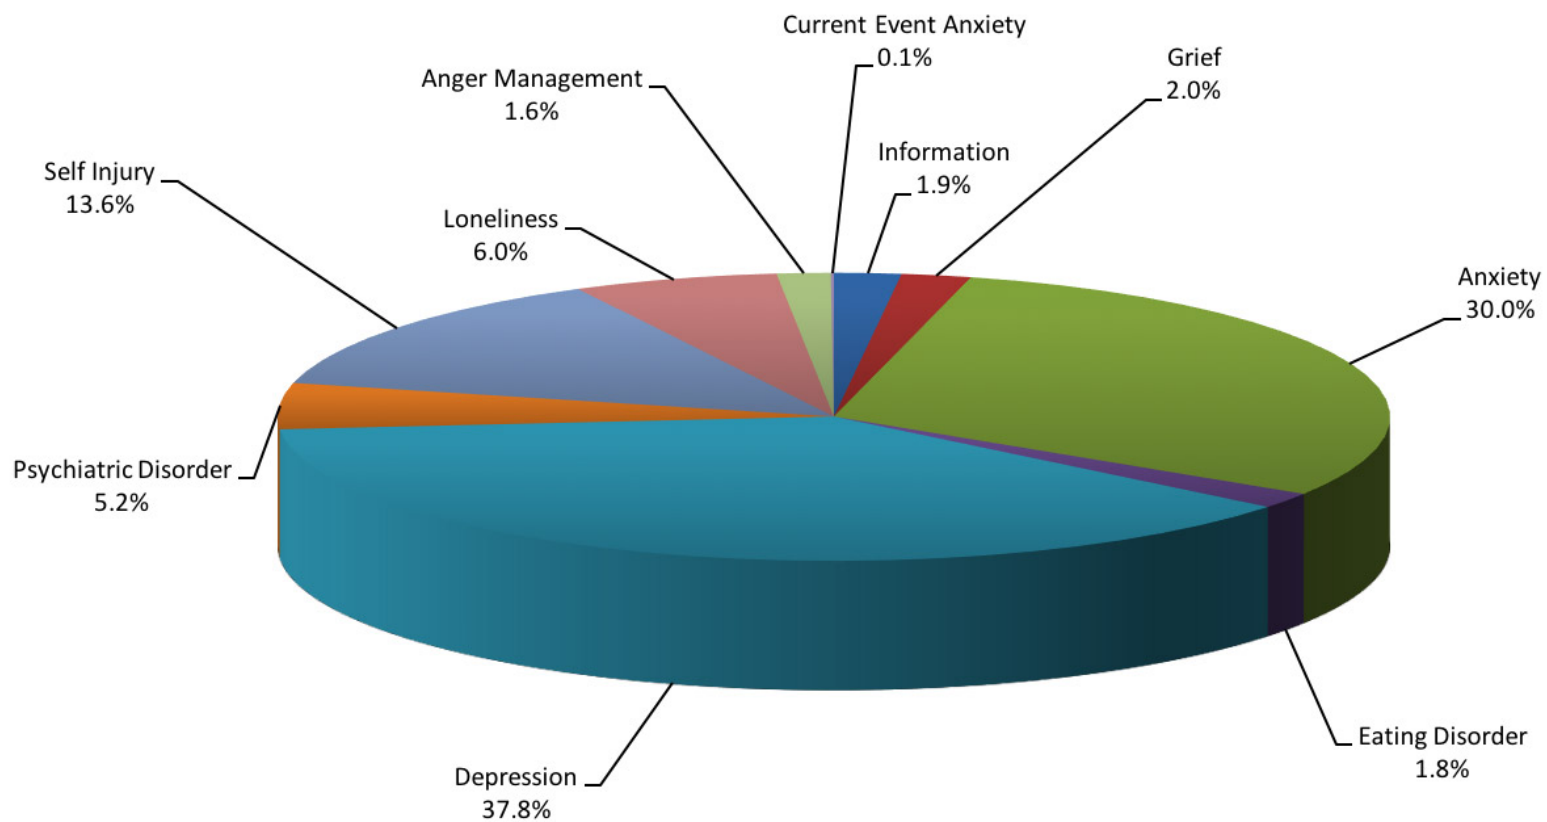

2015 Youth Contacts by Presenting Problem
Consumers 18 & Under

33,068 Youth contacts with the a presenting problem identified.

2015 Youth Mental Health Issues Consumers 18 & Under

13,685 Youth contacts with a presenting problem of Mental Health Issues.

2015 Youth Relationship Issues
Consumers 18 & Under

7,338 Youth contacts with a presenting problem of Relationship Issues.