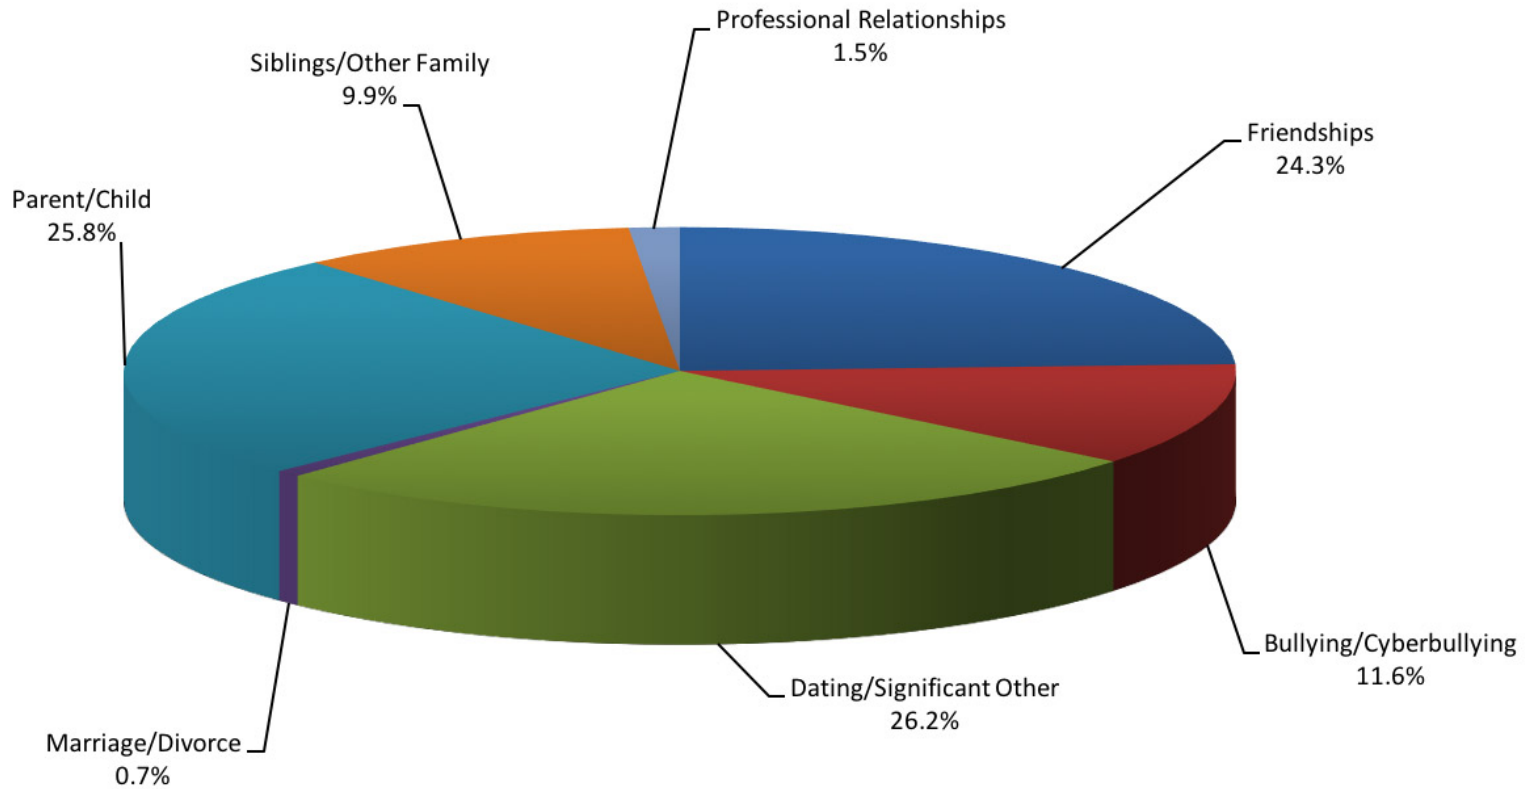

2015 Youth Contacts by Presenting Problem
Consumers 18 & Under

33,068 Youth contacts with the a presenting problem identified.

2015 Youth Mental Health Issues Consumers 18 & Under

13,685 Youth contacts with a presenting problem of Mental Health Issues.

2015 Youth Relationship Issues
Consumers 18 & Under

7,338 Youth contacts with a presenting problem of Relationship Issues.