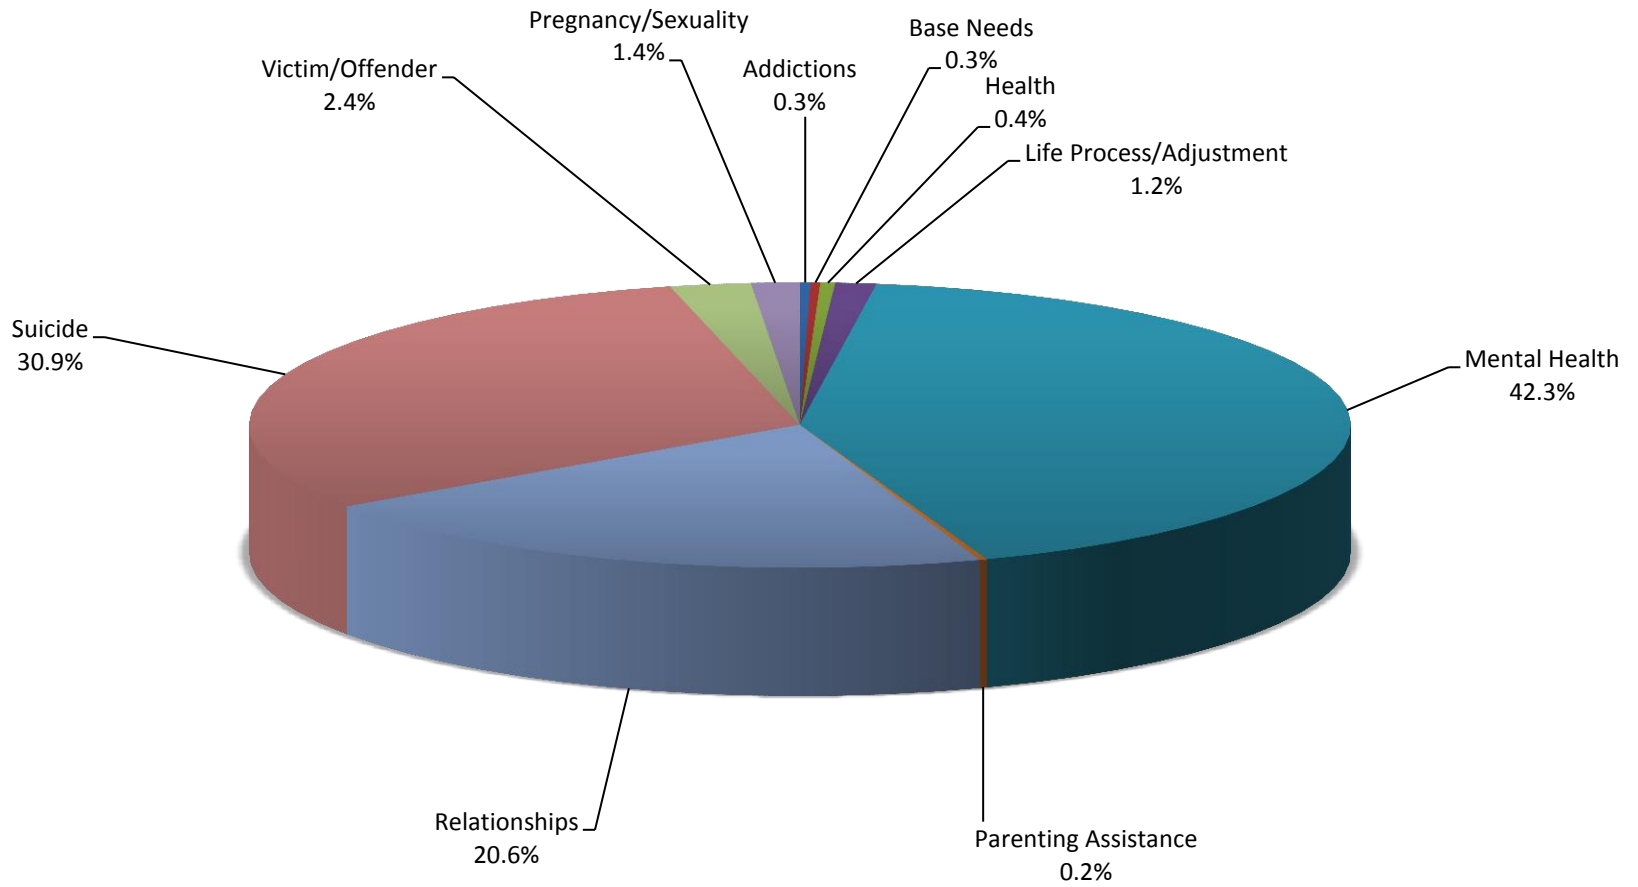

2016 Youth Contacts by Presenting Problem Consumers 18 & Under

29,649 Youth contacts with the a presenting problem identified.

2016 Youth Mental Health Issues Consumers 18 & Under

12,528 Youth contacts with a presenting problem of Mental Health Issues.

2016 Youth Relationship Issues Consumers 18 & Under

6,112 Youth contacts with a presenting problem of Relationship Issues.