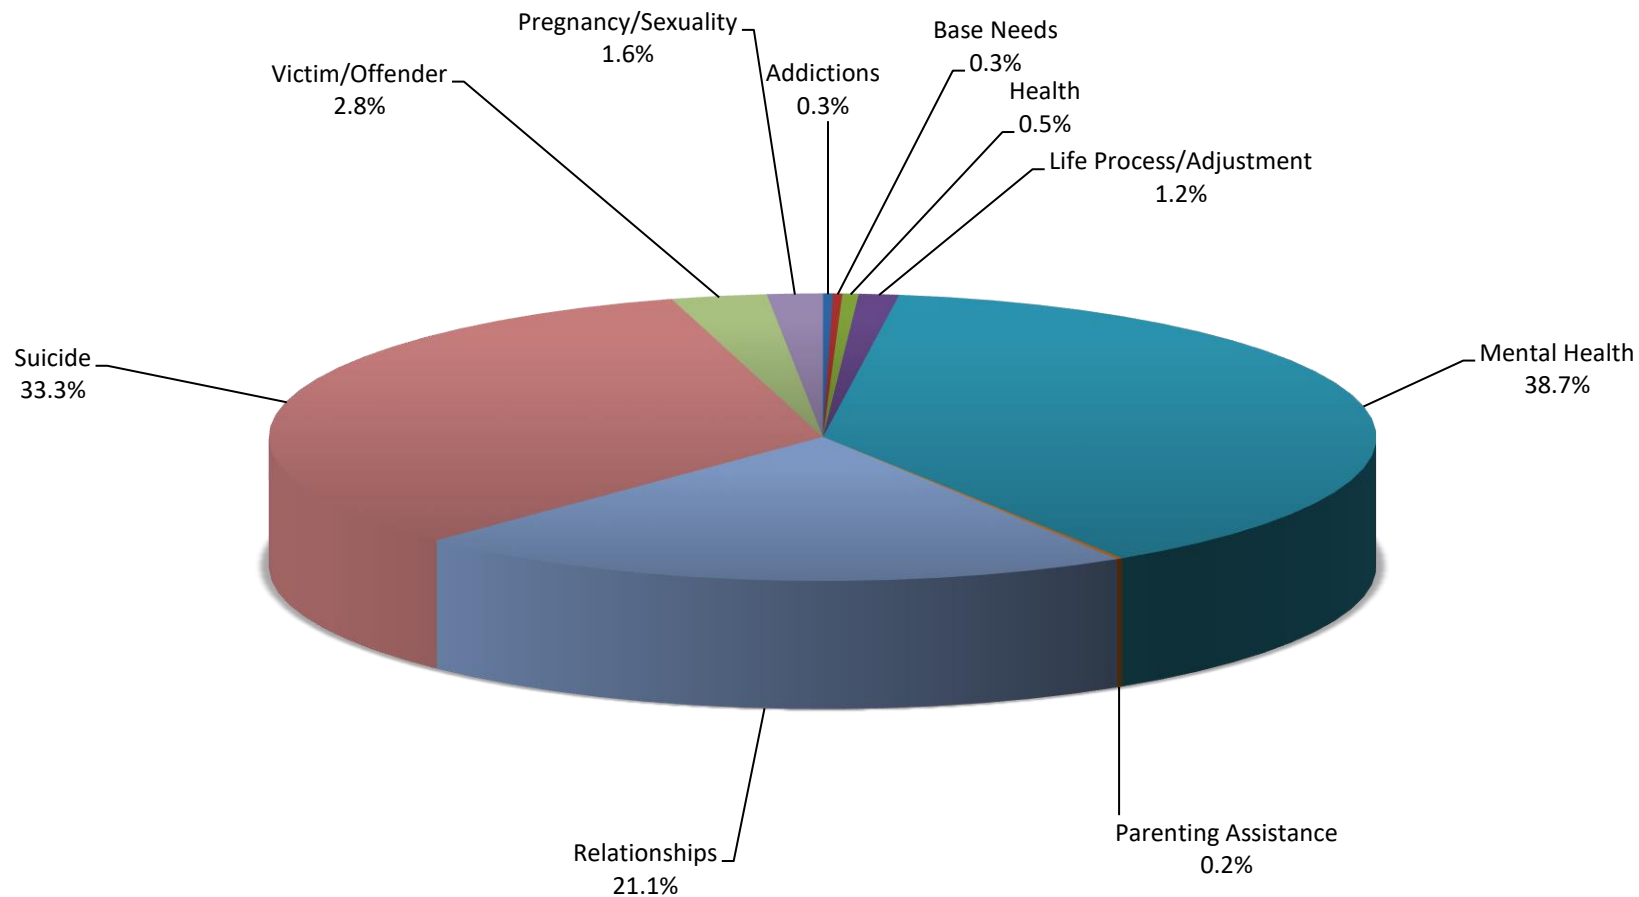

## 2017 Youth Contacts by Presenting Problem Consumers 18 & Under

30,857 Youth contacts with the a presenting problem identified.

## 2017 Youth Mental Health Issues Consumers 18 & Under

11,955 Youth contacts with a presenting problem of Mental Health Issues.

## 2017 Youth Relationship Issues Consumers 18 & Under

6,520 Youth contacts with a presenting problem of Relationship Issues.