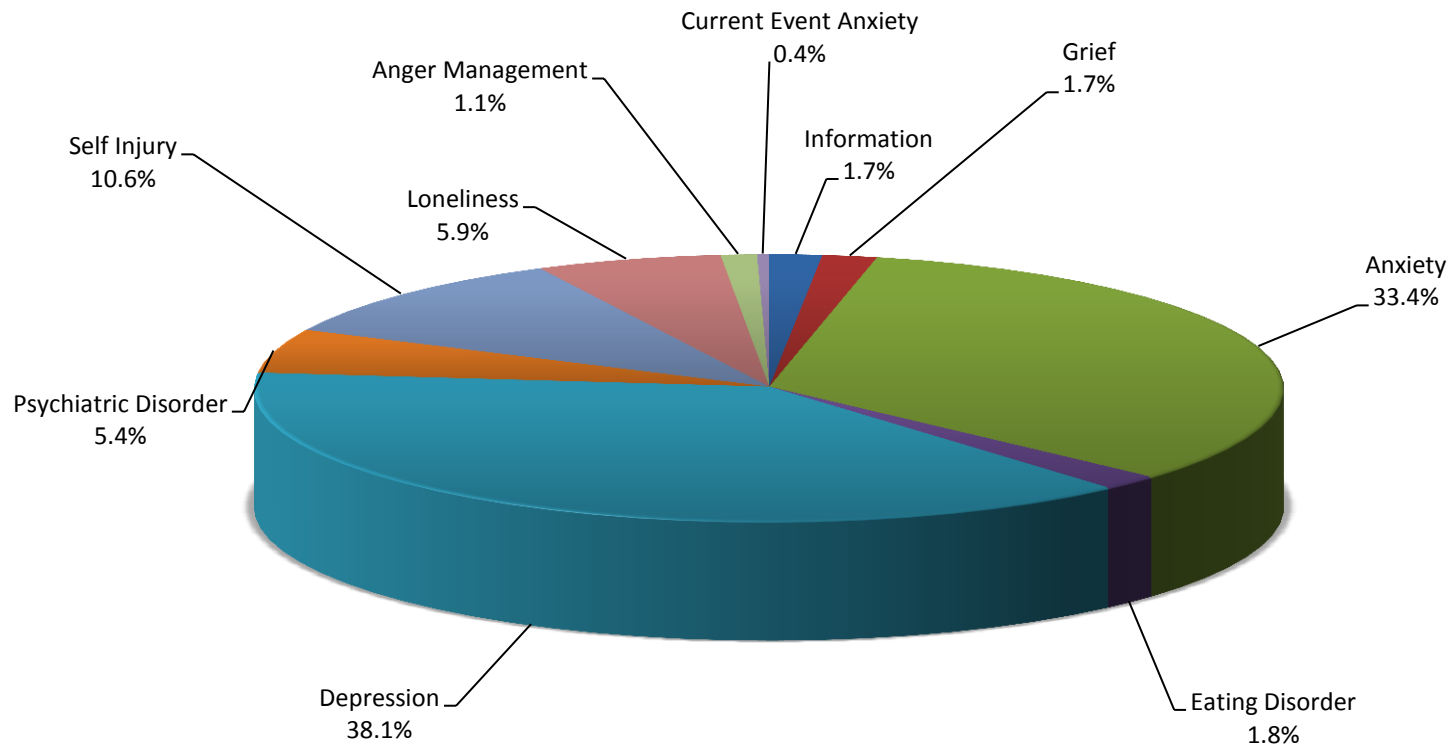

2016 Youth Contacts by Presenting Problem Consumers 18 & Under

29,649 Youth contacts with the a presenting problem identified.

2016 Youth Mental Health Issues Consumers 18 & Under

12,528 Youth contacts with a presenting problem of Mental Health Issues.

2016 Youth Relationship Issues Consumers 18 & Under

6,112 Youth contacts with a presenting problem of Relationship Issues.