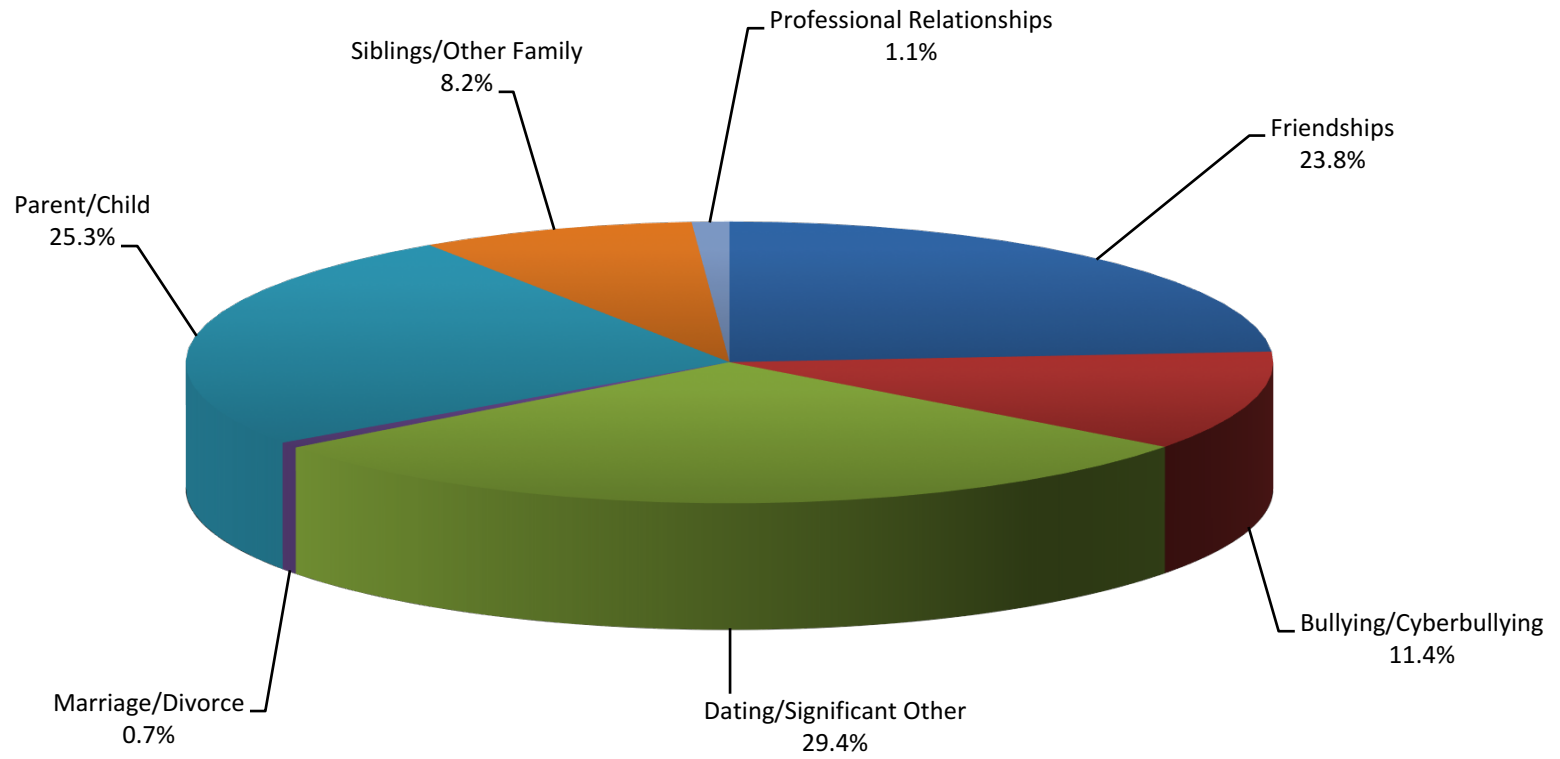

2016 Youth Contacts by Presenting Problem Consumers 18 & Under

29,649 Youth contacts with the a presenting problem identified.

2016 Youth Mental Health Issues Consumers 18 & Under

12,528 Youth contacts with a presenting problem of Mental Health Issues.

2016 Youth Relationship Issues Consumers 18 & Under

6,112 Youth contacts with a presenting problem of Relationship Issues.