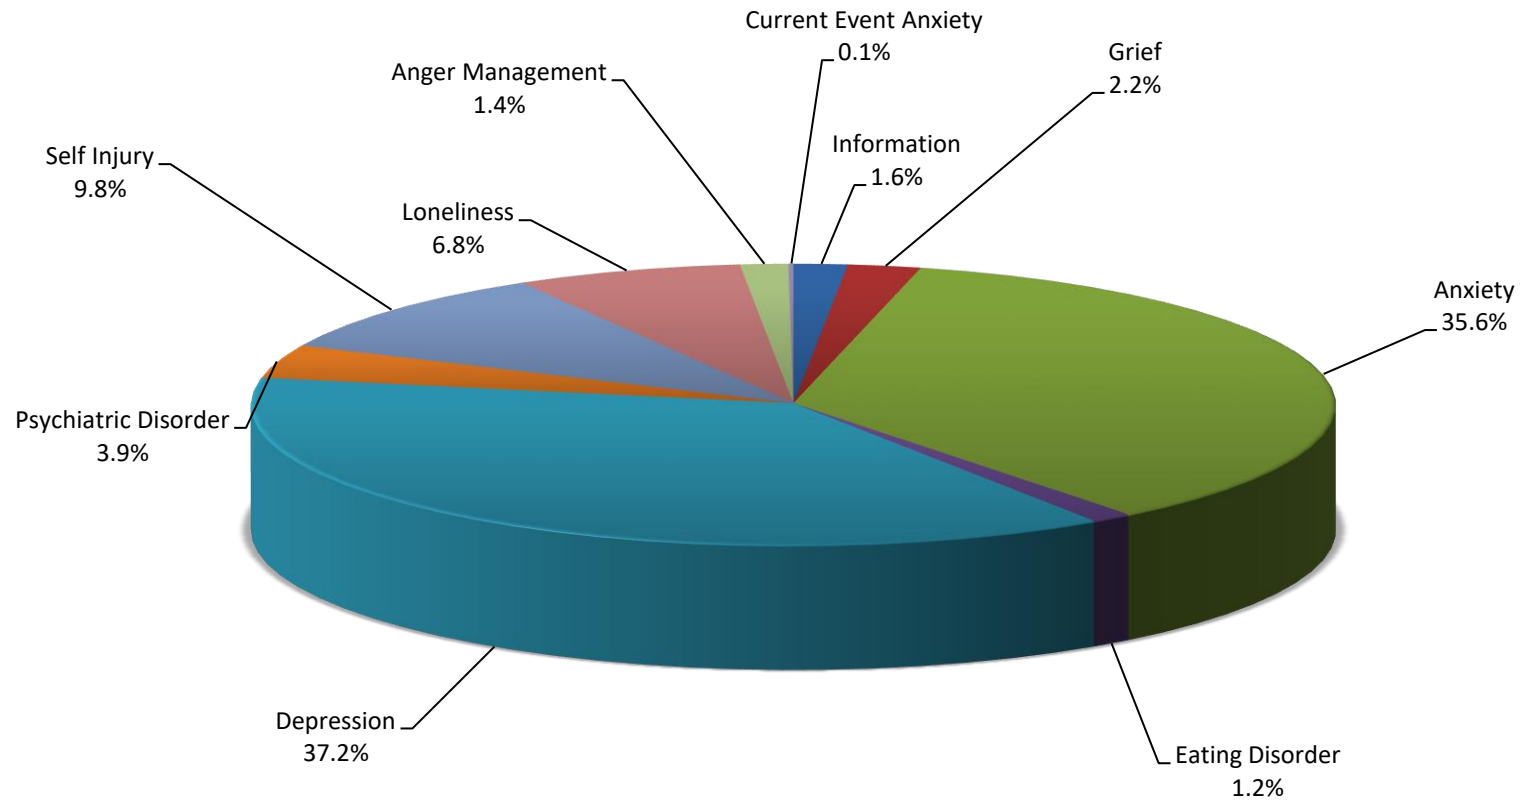

## 2017 Youth Contacts by Presenting Problem Consumers 18 & Under

30,857 Youth contacts with the a presenting problem identified.

## 2017 Youth Mental Health Issues Consumers 18 & Under

11,955 Youth contacts with a presenting problem of Mental Health Issues.

## 2017 Youth Relationship Issues Consumers 18 & Under

6,520 Youth contacts with a presenting problem of Relationship Issues.