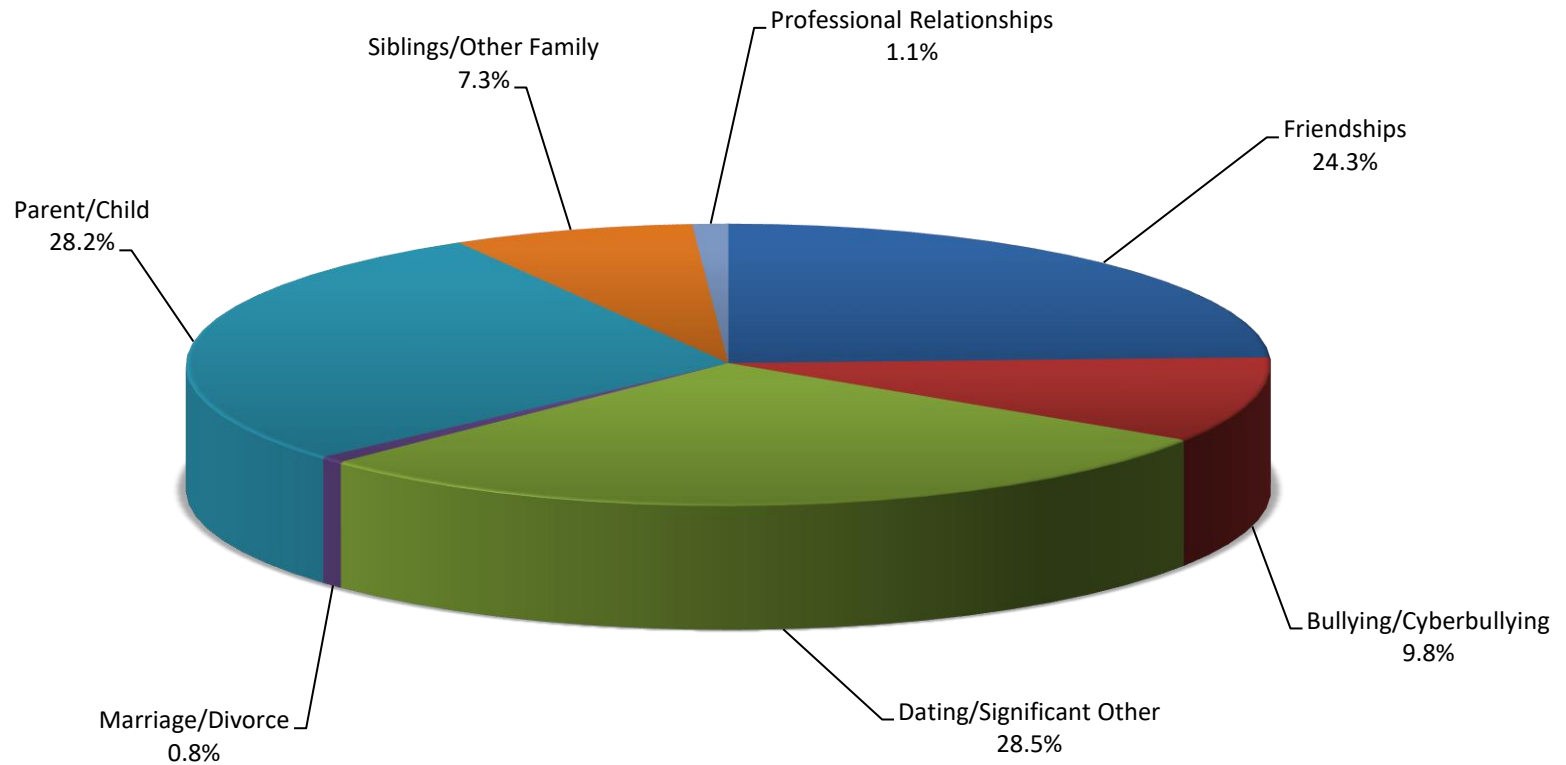

## 2017 Youth Contacts by Presenting Problem Consumers 18 & Under

30,857 Youth contacts with the a presenting problem identified.

## 2017 Youth Mental Health Issues Consumers 18 & Under

11,955 Youth contacts with a presenting problem of Mental Health Issues.

## 2017 Youth Relationship Issues Consumers 18 & Under

6,520 Youth contacts with a presenting problem of Relationship Issues.